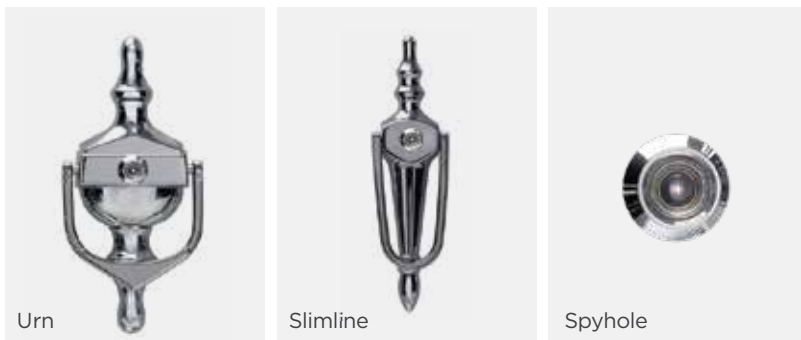

HANDLES

SPYHOLES