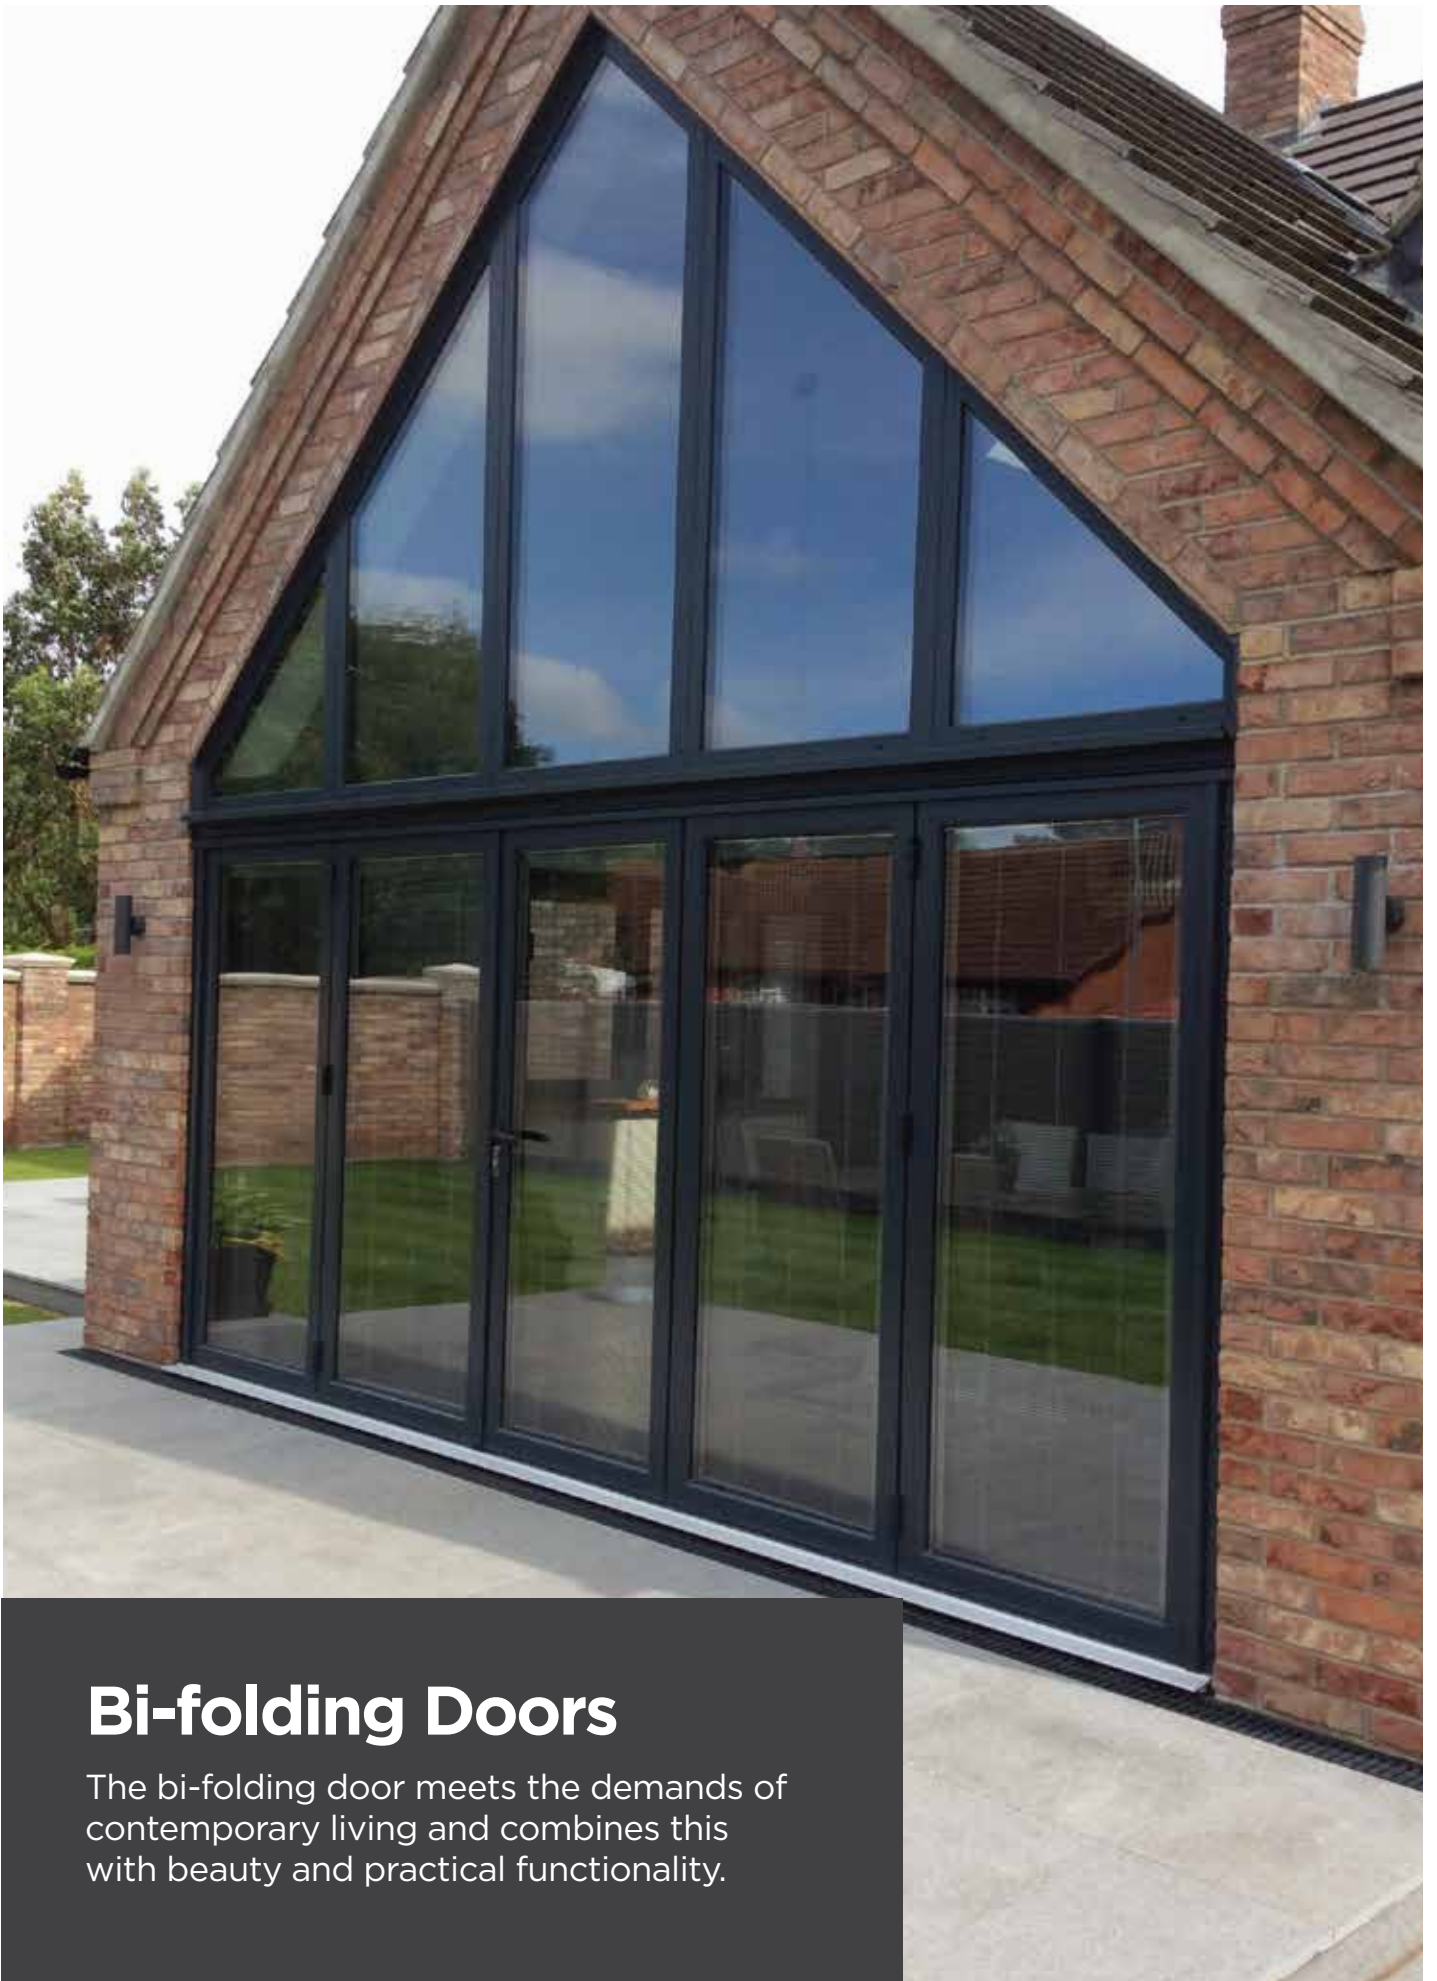

Bi-folding Doors

The bi-folding door meets the demands of contemporary living and combines this with beauty and practical functionality.