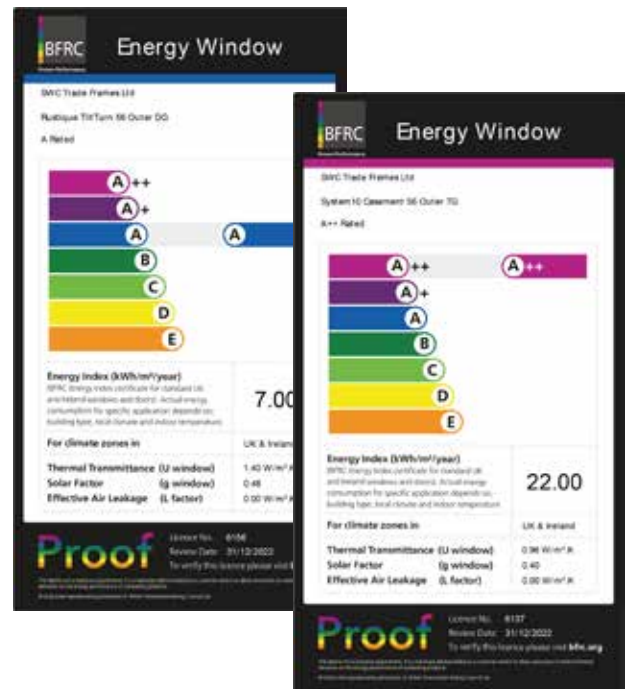

The energy labels are for reference only and apply only to specific PVCu products. The energy performance will change depending on profile and glass specification