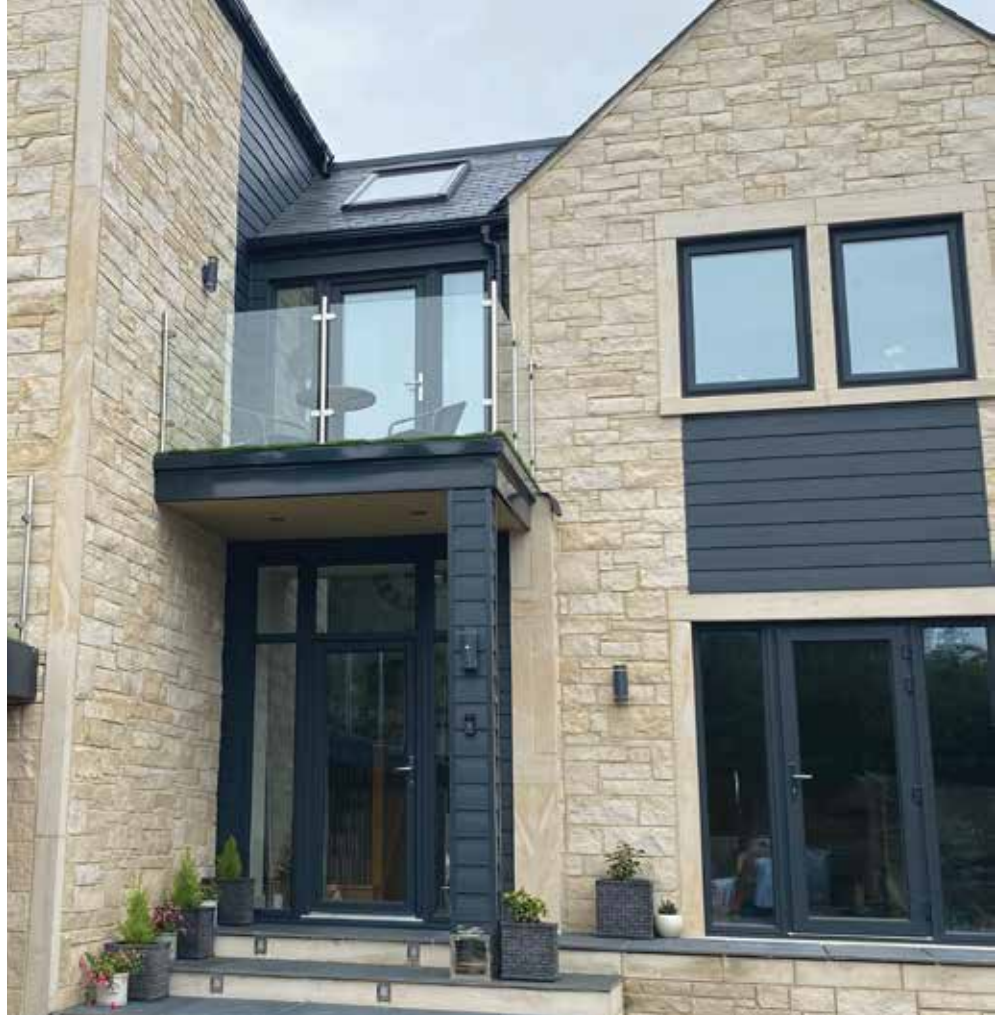

Express Yourself - Living Life In Colour

The Definitive Collection now features a range of desirable timber effect and textured colour finishes that combine all of the high performance features and functionality that you would expect from modern PVCu windows.

This low cost, energy efficient and easy to maintain alternative to wooden windows are an ideal solution for home-owners who prefer the textured aesthetics of natural wood.

This premium PVCu product can update a traditionally designed property whilst maintaining its original and authentic character. It can also provide a modern contemporary styling for newer properties, particularly in city centre locations which often require an 'industrial look' to blend with their surroundings.

The creation of a woodgrain effect is achieved by using a durable foil that has been specially laminated on to the PVCu profile.

Each bespoke woodgrain and coloured foil is individually engineered to withstand the rigorous British climate including direct sunlight, heavy rainfall, strong winds and heavy frost. Once applied to the PVCu profile it is then manufactured into doors and windows that carry a comprehensive ten-year guarantee.

*Product type limitations apply please refer to pages 13 & 14