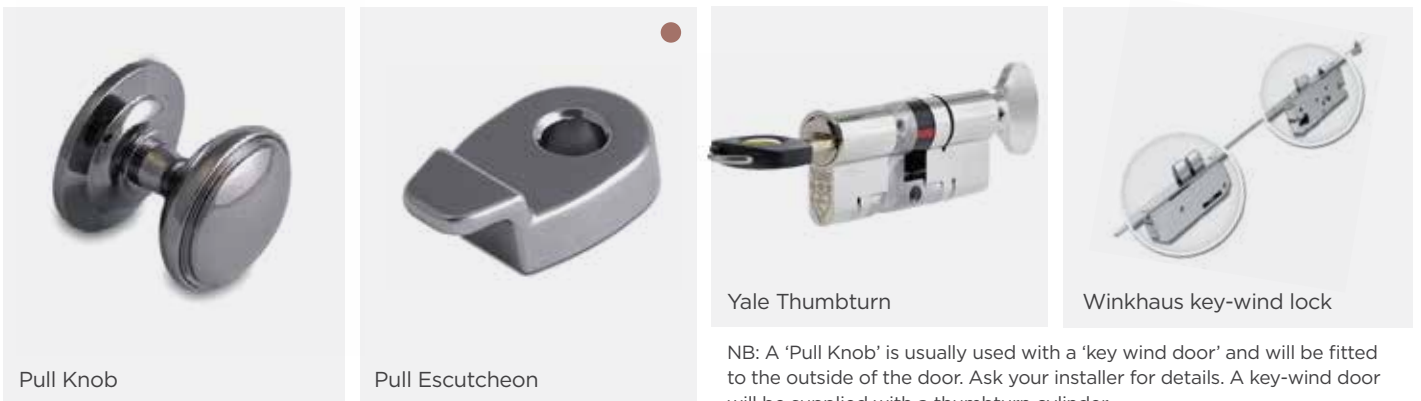

THE CLASSIC RANGE

KNOCKERS

HANDLES

SPYHOLES

LETTERPLATE

PULLS

ALL FURNITURE FEATURED BELOW IS USED IN CONJUNCTION WITH OUR KEY-WIND LOCK

THE STAINLESS STEEL DOOR RANGE

Alternatively, you can upgrade to our Stainless Steel range! Please note all bar handles are fitted back to back and used in conjunction with a key-wind lock. Bar Handles available on Aluminium Residential Doors & Composite Doors.