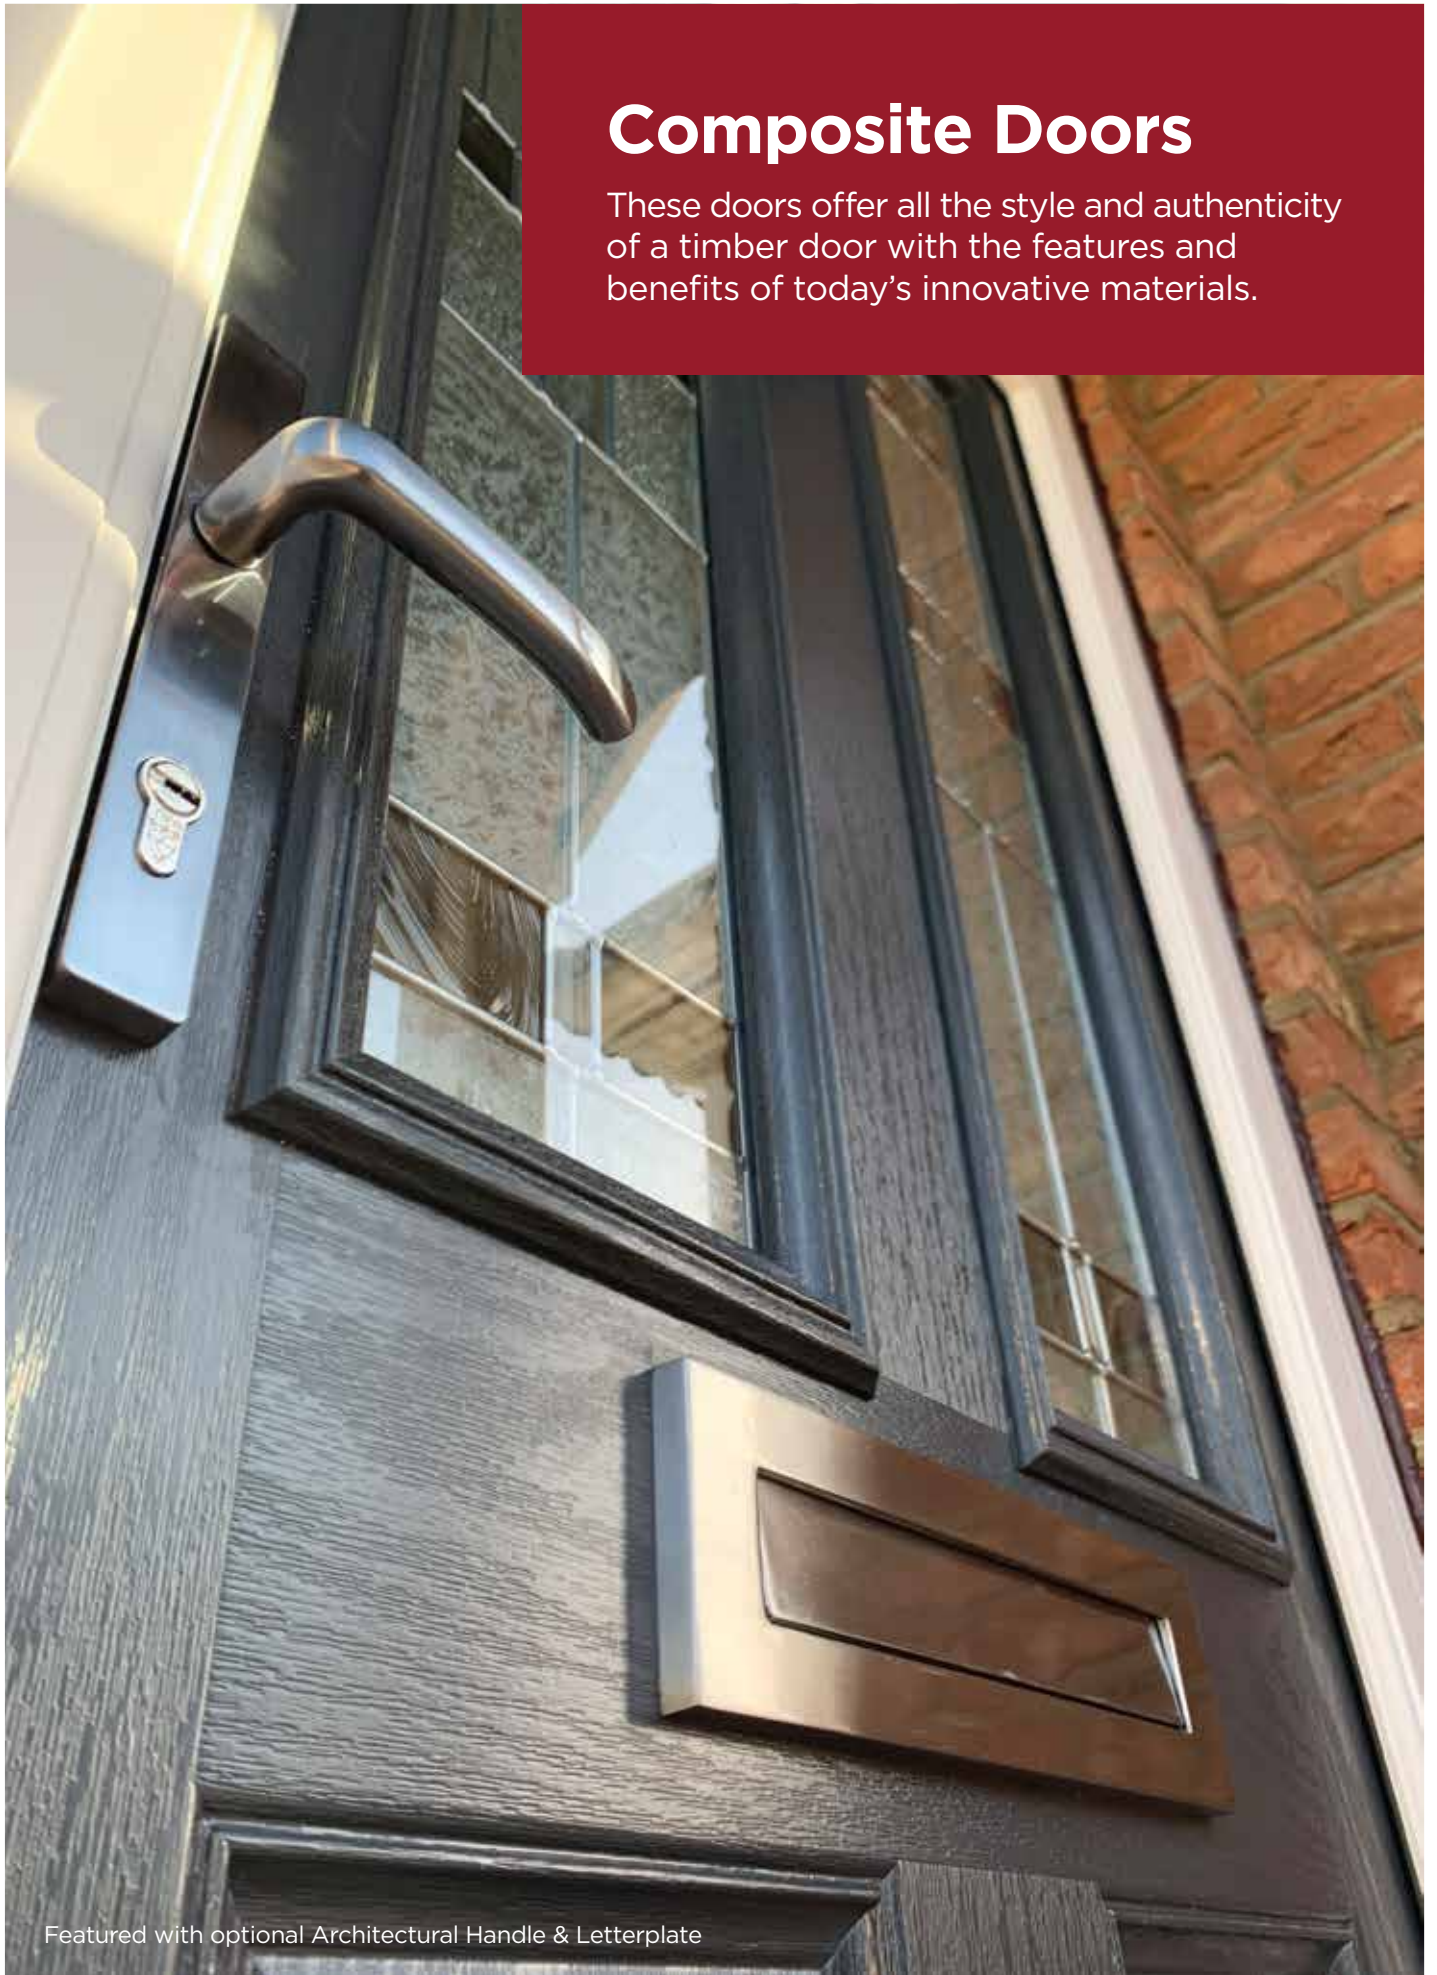

Composite Doors

These doors offer all the style and authenticity of a timber door with the features and benefits of today's innovative materials.

Featured with optional Architectural Handle & Letterplate