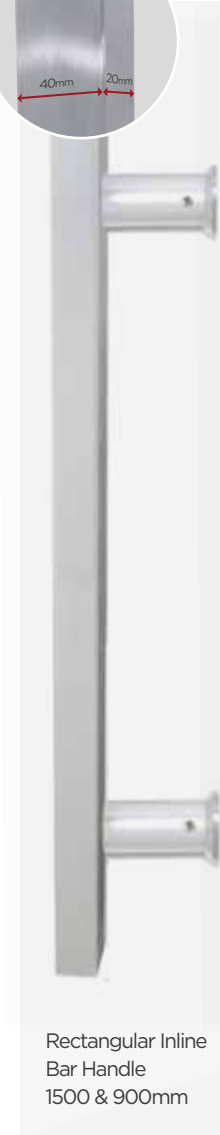

Round Inline Bar Handle 1800, 1500,
1200 & 900mm

Rectangular Inline Bar Handle
1500 & 900mm