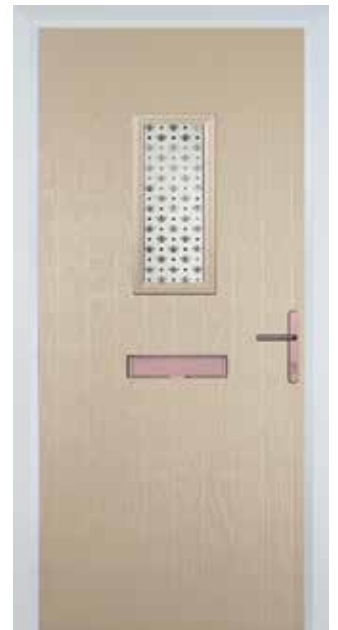

Worker Bee | Cream

5 keys supplied with every door

3 star high security cylinder as standard

*Please note, all doors supplied in Oak, Rosewood, or Bespoke finish carry a 5 year guarantee. The colours of the doors and glass shown in this brochure are for guidance only and may vary owing to the limitations of the photographic, reproduction and printing processes.

Triple Glazed Premium Colour Bespoke Colour