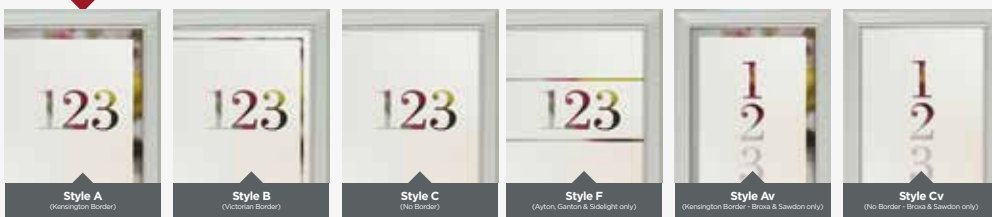

2. Choose your Design Style...

3. Choose your Font Style...

Bodoni - abcdefghijklmnopqrstuvwxyz
ABCDEFGHIJKLMNOPQRSTUVWXYZ 0123456789

Dekar - abcdefghijklmnopqrstuvwxyz
ABCDEFGHIJKLMNOPQRSTUVWXYZ 0123456789

Franklin - abcdefghijklmnopqrstuvwxyz
ABCDEFGHIJKLMNOPQRSTUVWXYZ 0123456789

Times - abcdefghijklmnopqrstuvwxyz
ABCDEFGHIJKLMNOPQRSTUVWXYZ 0123456789