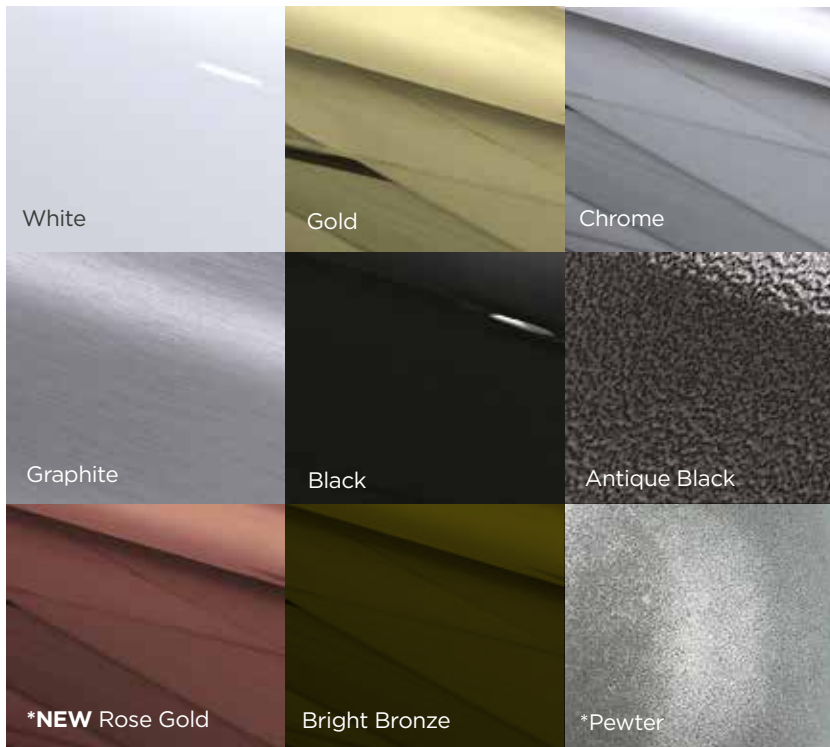

480 HOURS PROHESSION TESTING

COLOUR CONSISTENCY

30-YEAR PROVEN FIELD PERFORMANCE

10 YEARS FUNCTION AND FINISH GUARANTEE

THE CLASSIC RANGE

KNOCKERS

*Not all furniture is available in all colours Featured.

HANDLES

ARCHITECTURAL RANGE

The Architectural range is only available in 4 colours

THE STAINLESS STEEL & TEXTURED MATT BLACK RANGE

Alternatively, you can upgrade to our Stainless Steel range!

Please note all bar handles are fitted back to back and used in conjunction with a key-wind lock.

The colours of the doors and glass shown in this brochure are for guidance only and may vary owing to the limitations of the photographic, reproduction and printing processes.

● Triple Glazed ● Premium Colour ● Bespoke Colour