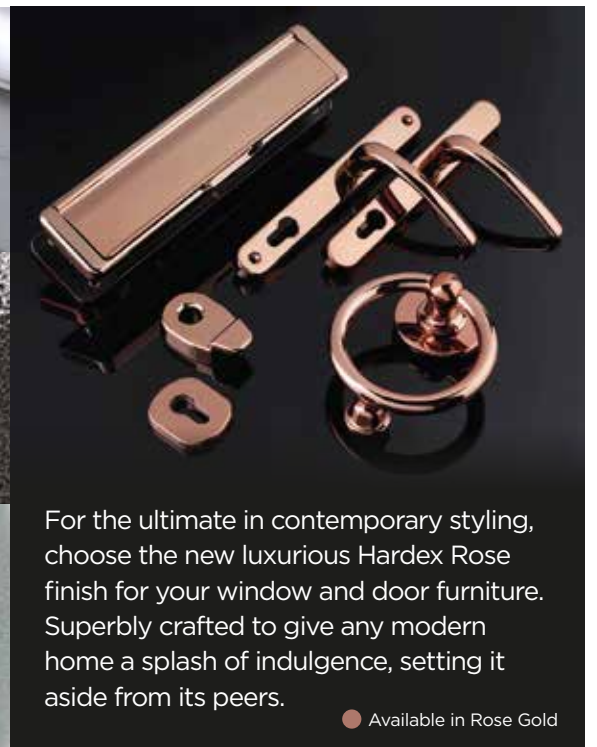

THE CLASSIC RANGE